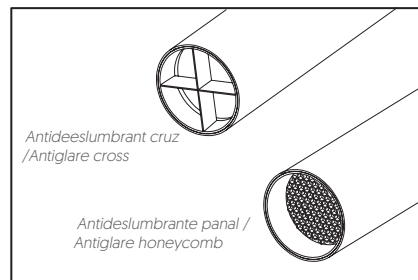

Reflector + Difusor/
Reflector + Clear diffuser

25°

Boca/Basic mouth

Boca cross/Cross mouth

FOCUS 55

Reflector

24° - 32° - 60°

FOCUS 80

Difusor /
Clear diffuser

Opcion basica/
Standart option

FOCUS 95

Boca/Basic mouth

FOCUS 80

FOCUS 95

Posibles combinaciones/
Possible combinations

Accesorios/Complements