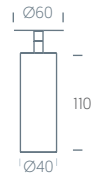

Acabados / Finishes

Angulo apertura / Beam angle

Temperatura de Color / Color temperature

3000K-4000K

Montaje/Mounting

Empotrable/Recessed

FOCUS 25

LED Cree
6W - 647lm - CRI >90
No dim
⌀ 44mm

FOCUS 40

LED Cree
10W - 680lm - CRI >90
No dim
⌀ 44mm

FOCUS 55

LED Vossloh
12.2W - 1345lm - CRI >95
No dim - Dali
⌀ 44mm

FOCUS 80

LED Vossloh
20.7W - 3005lm - CRI >85
No dim - Dali
⌀ 86mm

FOCUS 95

LED Vossloh
24W - 3840lm - CRI >85
No dim - Dali
⌀ 86 mm

Focus 25-40-55

Focus 80-95

Lente/Lens

25°

FOCUS 25

Lente/Lens

25°

FOCUS 40