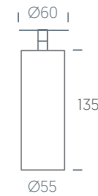

Acabados / Finishes

Angulo apertura / Beam angle

Temperatura de Color / Color temperature

3000K-4000K

Montaje/Mounting

Empotrable/Recessed

FOCUS 25

LED Cree
6W - 647lm - CRI >90
No dim
⌀ 44mm

FOCUS 40

LED Cree
10W - 680lm - CRI >90
No dim
⌀ 44mm

FOCUS 55

LED Vossloh
12.2W - 1345lm - CRI >95
No dim - Dali
⌀ 44mm

FOCUS 80

LED Vossloh
20.7W - 3005lm - CRI >85
No dim - Dali
⌀ 86mm

FOCUS 95

LED Vossloh
24W - 3840lm - CRI >85
No dim - Dali
⌀ 86 mm

Focus 25-40-55

Focus 80-95

Lente/Lens

25°

FOCUS 25

Lente/Lens

25°

FOCUS 40