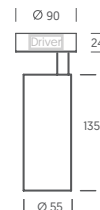

Acabados /Finishies

Angulo apertura / Beam angle

Temperatura de Color /Color temperature

3000K-4000K

Montaje/Mounting

Empotrable/Recessed

FOCUS 25

LED Cree
6W - 647lm - CRI >90
No dim

FOCUS 55

LED Vossloh
12.2W - 1345lm - CRI >95
No dim - Dali

Focus 25-55