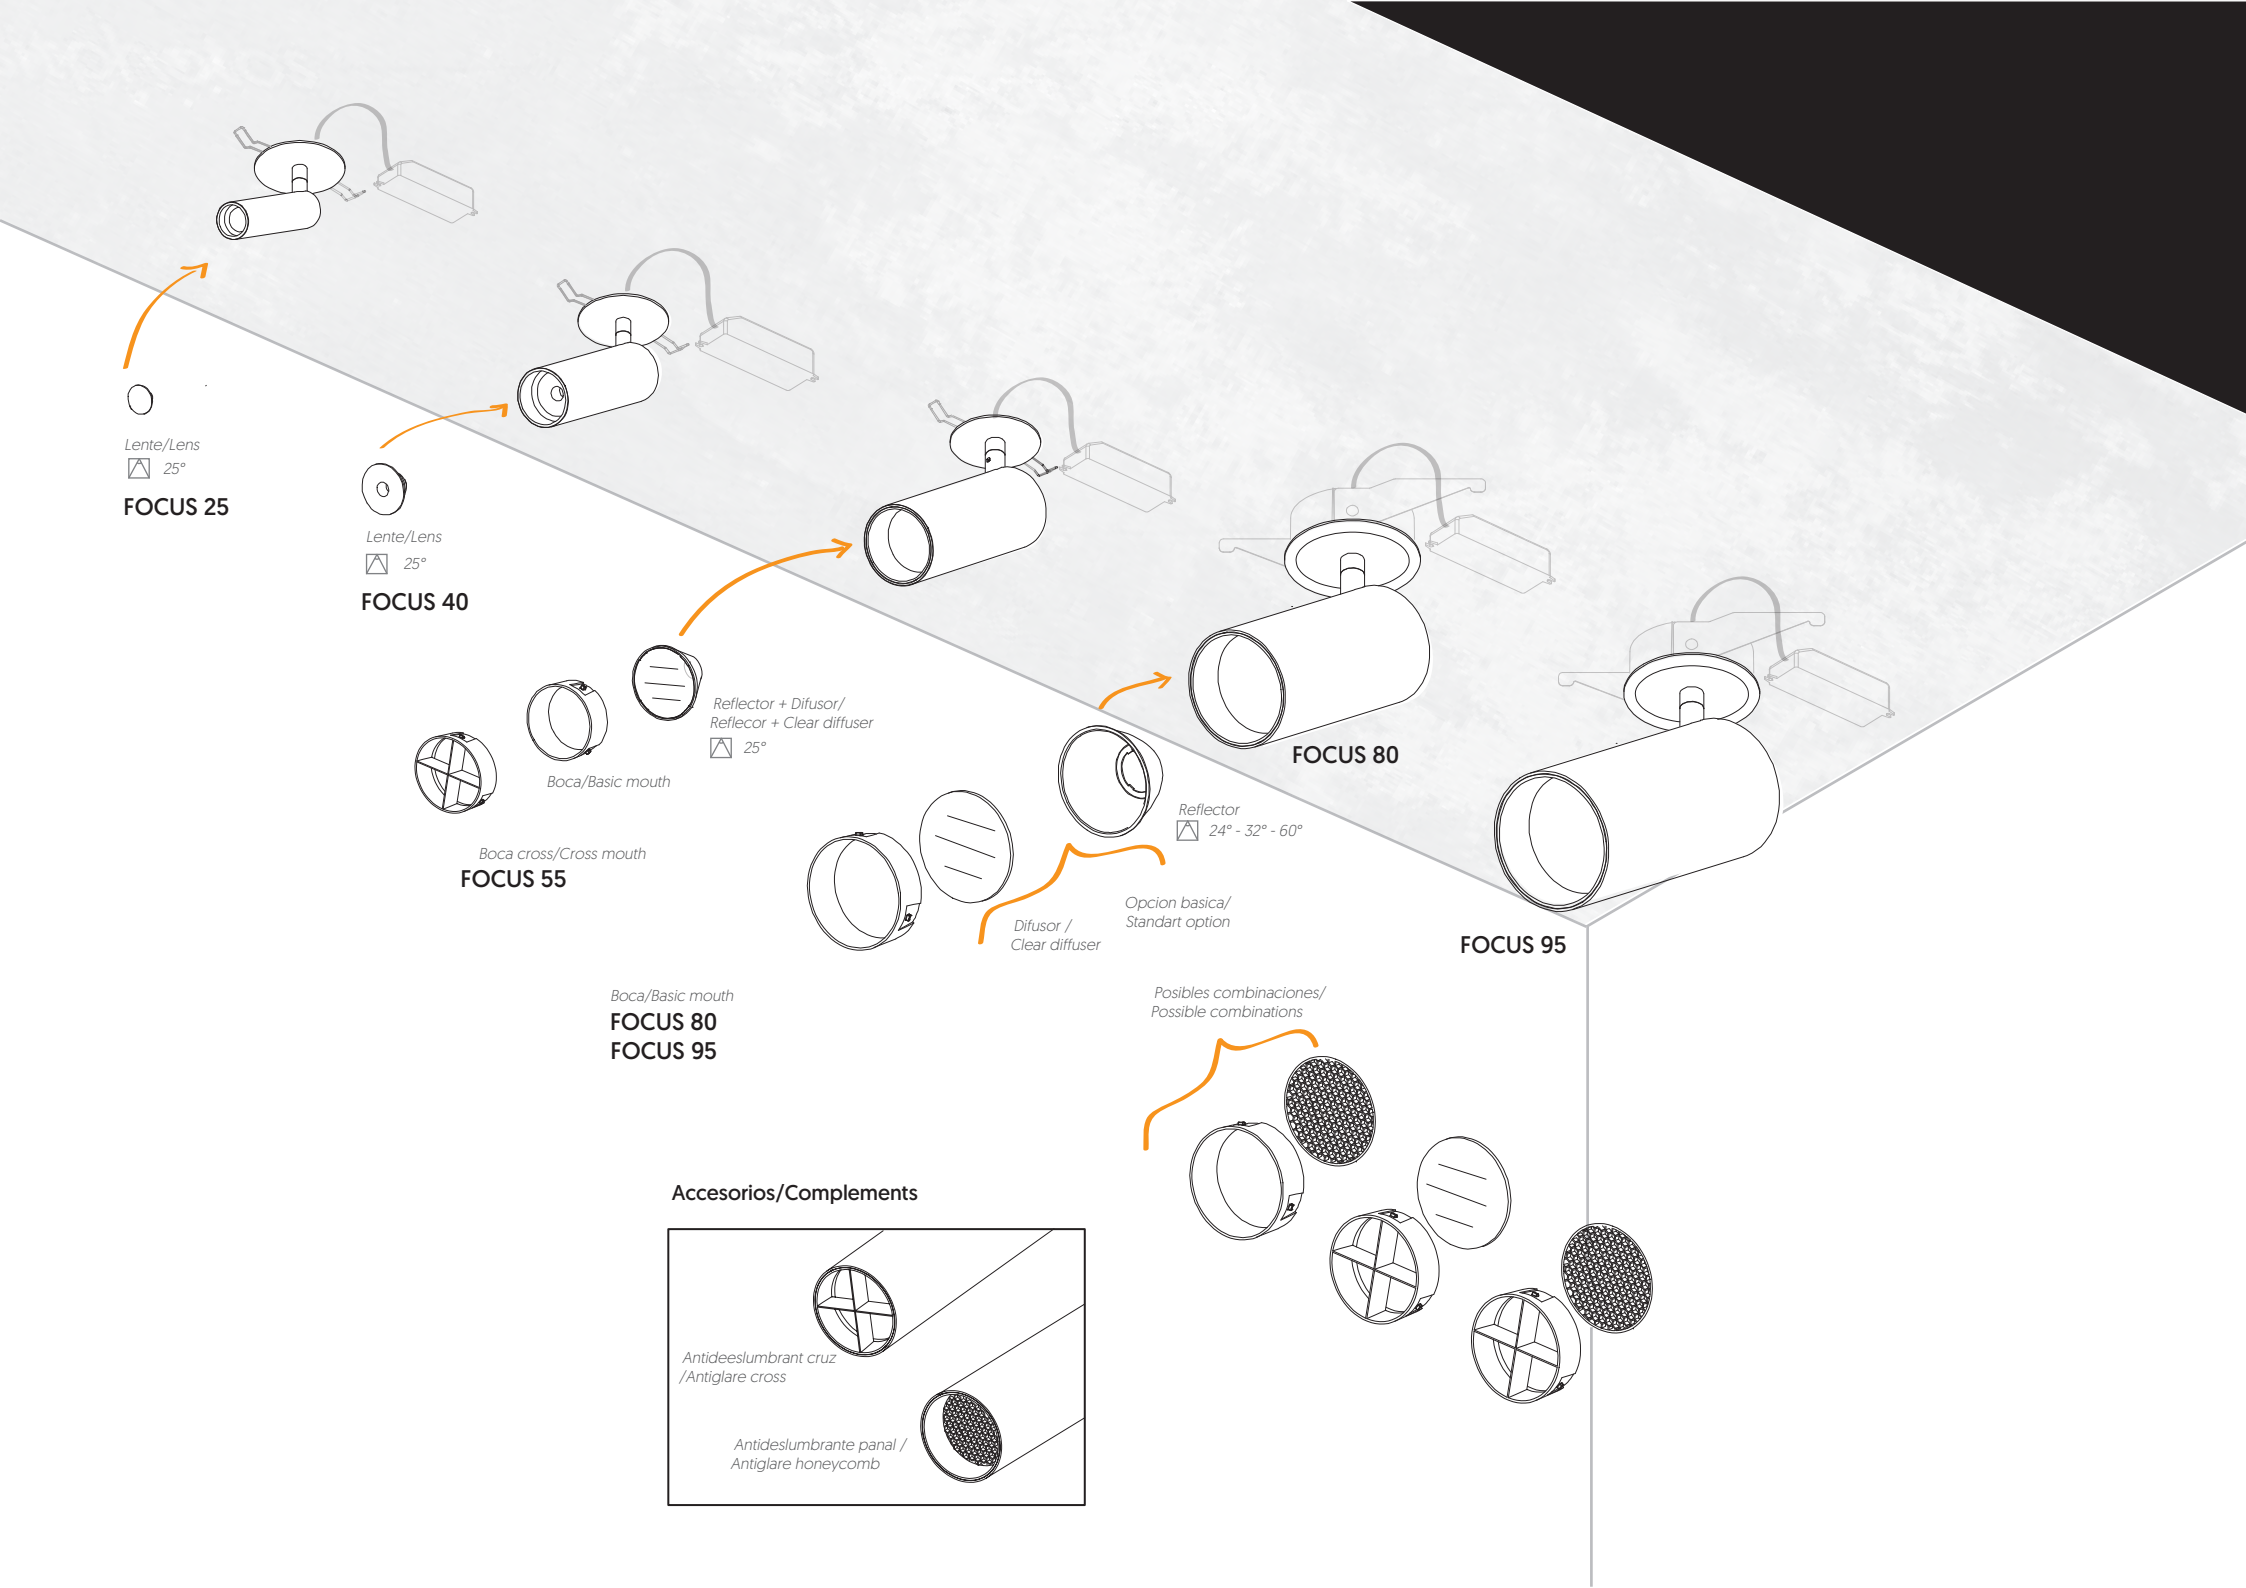

Difusor /
Clear diffuser

Opcion basica/
Standart option

FOCUS 95

Boca/Basic mouth

FOCUS 80

FOCUS 95

Posibles combinaciones/
Possible combinations

Accesorios/Complements

Focus Surface

Focus

Superficie/Surface

Proyector compacto, cuerpo de aluminio.
Ideal para crear varias escenas en un mismo espacio

The compact projector, his body is made in aluminum. Ideal for creating multiple scenes in one space.