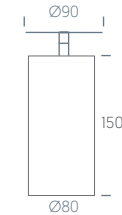

Acabados / Finishes

Angulo apertura / Beam angle

Temperatura de Color / Color temperature

3000K-4000K

Montaje/Mounting

Empotrable/Recessed

FOCUS 25

LED Cree
6W - 647lm - CRI >90
No dim
⌀ 44mm

FOCUS 40

LED Cree
10W - 680lm - CRI >90
No dim
⌀ 44mm

FOCUS 55

LED Vossloh
12.2W - 1345lm - CRI >95
No dim - Dali
⌀ 44mm

FOCUS 80

LED Vossloh
20.7W - 3005lm - CRI >85
No dim - Dali
⌀ 86mm

FOCUS 95

LED Vossloh
24W - 3840lm - CRI >85
No dim - Dali
⌀ 86 mm

Focus 25-40-55

Focus 80-95

Lente/Lens

25°

FOCUS 25

Lente/Lens

25°

FOCUS 40