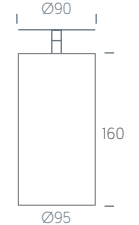

Acabados / Finishes

Angulo apertura / Beam angle

Temperatura de Color / Color temperature

3000K-4000K

Montaje/Mounting

Empotrable/Recessed

FOCUS 25

LED Cree
6W - 647lm - CRI >90
No dim
⌀ 44mm

FOCUS 40

LED Cree
10W - 680lm - CRI >90
No dim
⌀ 44mm

FOCUS 55

LED Vossloh
12.2W - 1345lm - CRI >95
No dim - Dali
⌀ 44mm

FOCUS 80

LED Vossloh
20.7W - 3005lm - CRI >85
No dim - Dali
⌀ 86mm

FOCUS 95

LED Vossloh
24W - 3840lm - CRI >85
No dim - Dali
⌀ 86 mm

Focus 25-40-55

Focus 80-95

Lente/Lens

25°

FOCUS 25

Lente/Lens

25°

FOCUS 40

Reflector + Difusor/
Reflector + Clear diffuser

25°

Boca/Basic mouth

Boca cross/Cross mouth

FOCUS 55

Reflector

24° - 32° - 60°

FOCUS 80