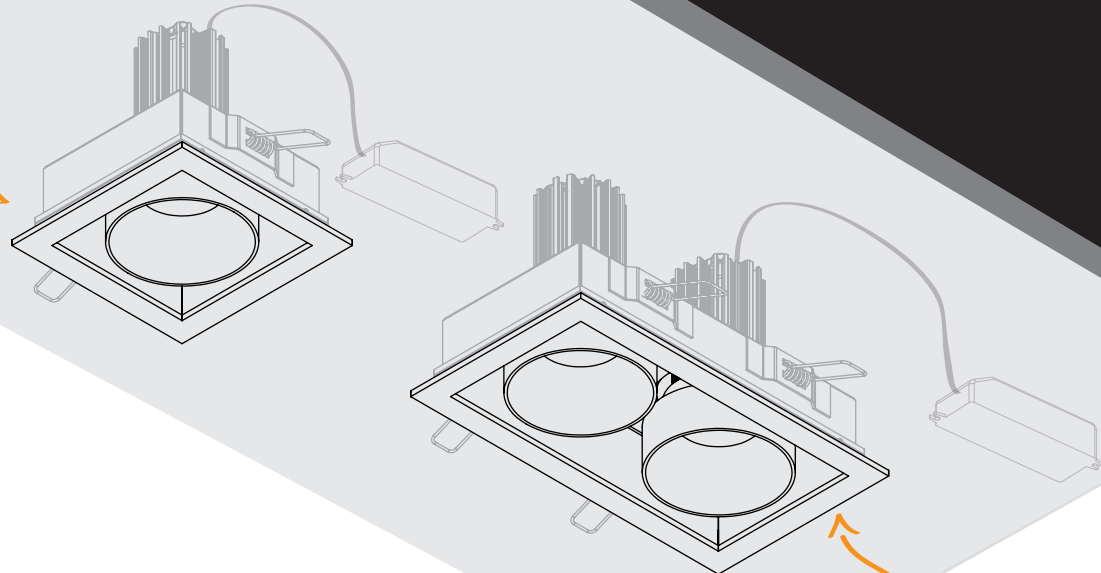

40° for 1.1 -1.2
20° - 30° - 50° for 2.1 -2.2

Temperatura de Color Colour temperature

2700°K - 3000°K - 4000°K

CRI

>90-95 for 1.1 -1.2
>82-85 for 2.1 -2.2

Montaje / Mounting

Empotrable / Recessed

Ringo Box 1.1
Ringo Box 2.1