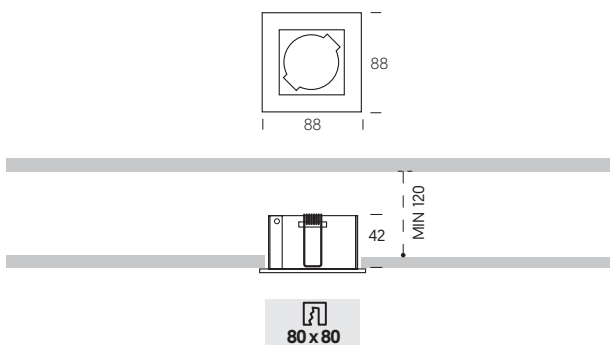

186.1

BASIC RECESSED

GU 10		230V	MAX 50W	IP23 EXT	60°								
						1861	E	50	X	X	X	X	..

GU 5.3		12V	MAX 50W	IP23 EXT	60°								
						1861	D	50	X	X	X	X	..

BASIC OPTIONS

	AB	Aluminium + Black	1861	•	50	X	X	X	X	X	AB
--	----	-------------------	------	---	----	---	---	---	---	---	----

CUSTOMIZE OPTIONS

COLOURS

	WB	Satin White + Black	1861	•	50	X	X	X	X	X	WB
	CB	Chrome + Black	120X	•	50	X	X	X	X	X	CB
	NB	Brush Nickel	120X	•	50	X	X	X	X	X	NB

*Hasta fin de existencias /Until end of stock.

TEC.DRAWINGS

187

BASIC RECESSED

GU 10		230V	MAX 50W										
						187X	E	50	X	X	X	X	WB
						187X	E	50	X	X	X	X	AB

GU 5.3		12V	MAX 50W										
						187X	D	50	X	X	X	X	WB
						187X	D	50	X	X	X	X	AB

TEC.DRAWINGS