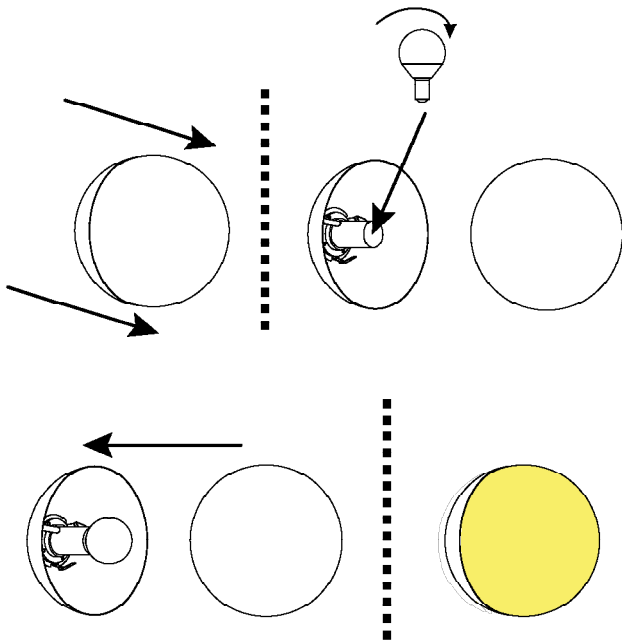

BALO 150 PENDANT

SURFACE & PENDANT

LED  230V IP20

Balo P. Recessed	E14	BL4P	E	15	X	X	X	R	BS
Balo P. Surface	E14	BL4P	E	15	X	X	X	S	BS

SURFACE

RECESSED

   Wifi or Bluetooth version and other colors, please consult it.