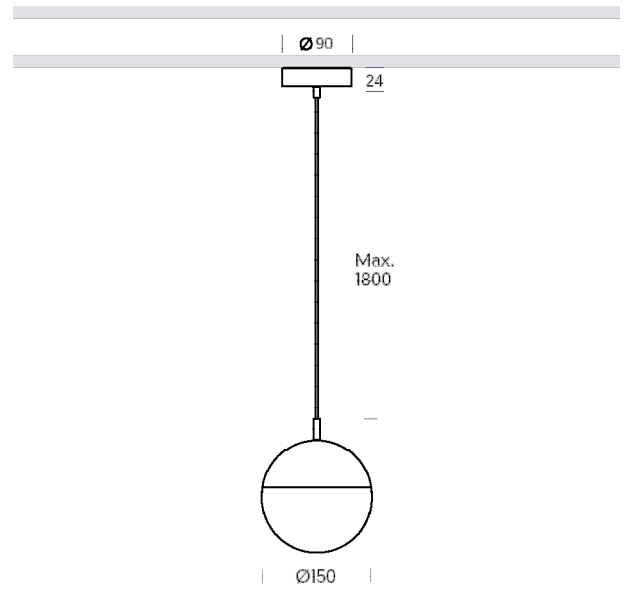

BALO 150 PENDANT

SURFACE & PENDANT

LED  230V IP20

Balo P. Recessed	E14	BL4P	E	15	X	X	X	R	BS
Balo P. Surface	E14	BL4P	E	15	X	X	X	S	BS

SURFACE

RECESSED

   Wifi or Bluetooth version and other colors, please consult it.