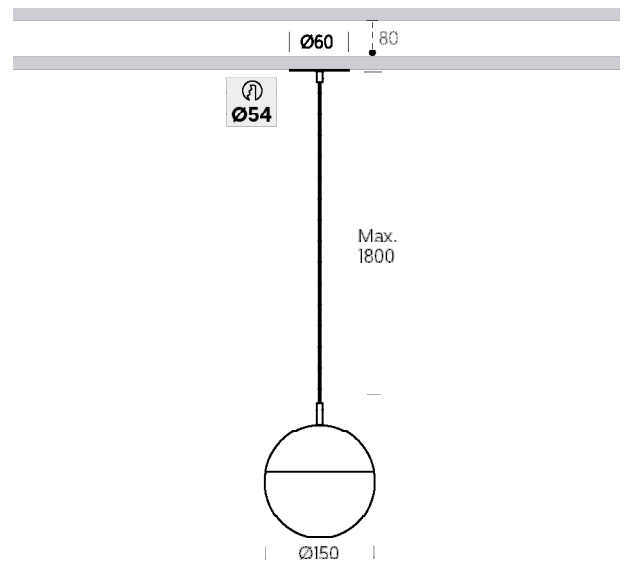

BALO 150 PENDANT

SURFACE & PENDANT

LED  230V IP20

Balo P. Recessed	E14	BL4P	E	15	X	X	X	R	BS
Balo P. Surface	E14	BL4P	E	15	X	X	X	S	BS

SURFACE

RECESSED

   Wifi or Bluetooth version and other colors, please consult it.