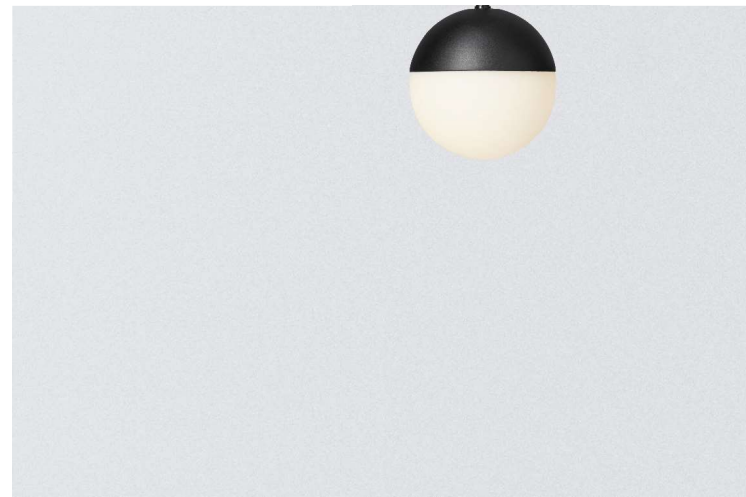

BALO 90 UP

SURFACE & SEMIRECESSED

| | W | mA | TEMP | LUM | CRI |
|--------------|-----|-----|--------|-----|-----|
| BALO PENDANT | 4.2 | 500 | 2.700K | 505 | >80 |
| | | | 3.000K | 536 | |
| BALO UP | | | 2.700K | 505 | |
| | | | 3.000K | 536 | |

SURFACE

* Disponible solo en version No-dimmable / Only Available for No dimmable version

RECESSED

LED 230V IP20

Balo U. Recessed ≈ 4W > 500lm **BL2U A 09 · · 9 ·· R**
 Balo U. Surface ≈ 4W > 500lm **BL2U A 09 N · 9 ·· S**

BASIC OPTIONS

NO DIM N No Dimmable
3K 3 3000K
9 9 120°
BS BS Satin Black
S S Surface **BL2U A 09 N 3 9 BS S**

CUSTOMIZE OPTIONS

LED CONTROL
DALI D Dimmable Dali **BL2U A 09 D · 9 ·· R**

LED COLOR TEMPERATURE
2.7K 2 2700K **BL2U A 09 · 2 9 ··**

TIPO DE INSTALACION
R R Recessed **BL2U A 09 · A 9 ·· R**

Wifi or Bluetooth version and other colors, please consult it.