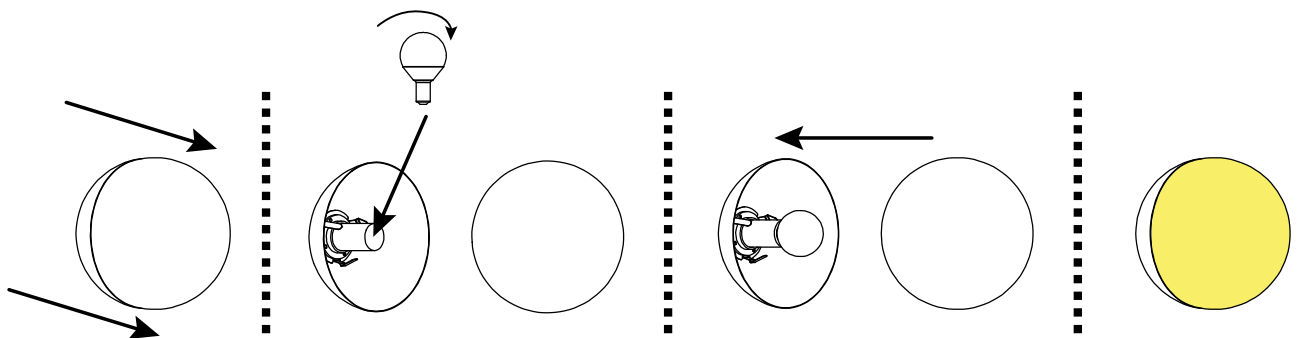

BALO MINIMAL

E14 230V IP20 MAX 15W
 Balo Minimal Table BN01 E 15 BS

Balo Minimal Table

Wifi or Bluetooth version and other colors, please consult it.