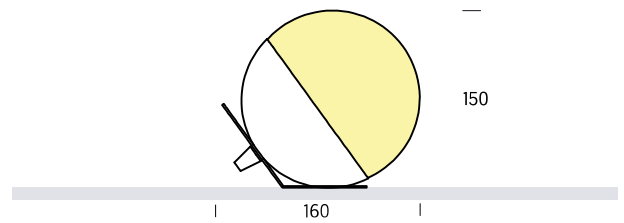

BALO MINIMAL

E14 230V IP20 MAX 15W
 Balo Minimal Table BN01 E 15 BS

Balo Minimal Table

Wifi or Bluetooth version and other colors, please consult it.