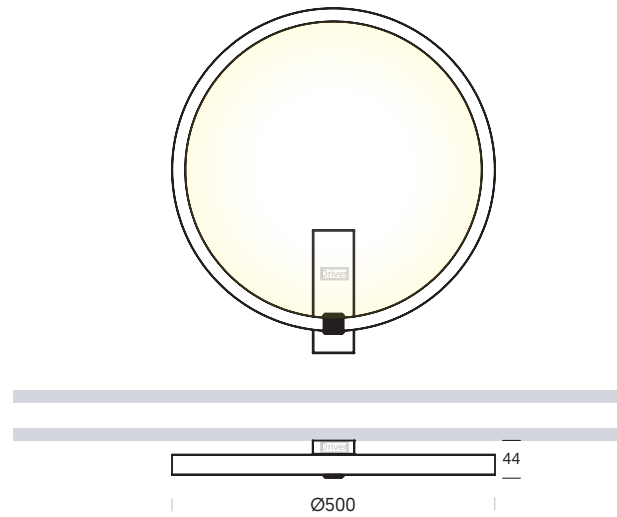

HOOP INTERIOR APLIQUE WALL LIGHTS

	W	Ø	V	TEMP	LUM	CRI
HOOP 50	15	500	24V	2.700K	1.800	>80
				3.000K	1.900	

HOOP WALL ≈ 15W >1800 lm HPWI A 50 N • 9 S ..

BASIC OPTIONS

NO DIM	N	No Dimmable																
3K	3	3000K																
9	9	120°																
S	S	Surface																
BS	BS	Satin Black/White	HPWI	A	..	N	3	9	S	BS	WS							

CUSTOMIZE OPTIONS

LED COLOR TEMPERATURE

2.7K	2	2700K	HPWI	A	..	•	2	9	•	..
-------------	----------	-------	------	---	----	---	---	---	---	----

SURFACE

Wifi or Bluetooth version and other colors, please consult it.