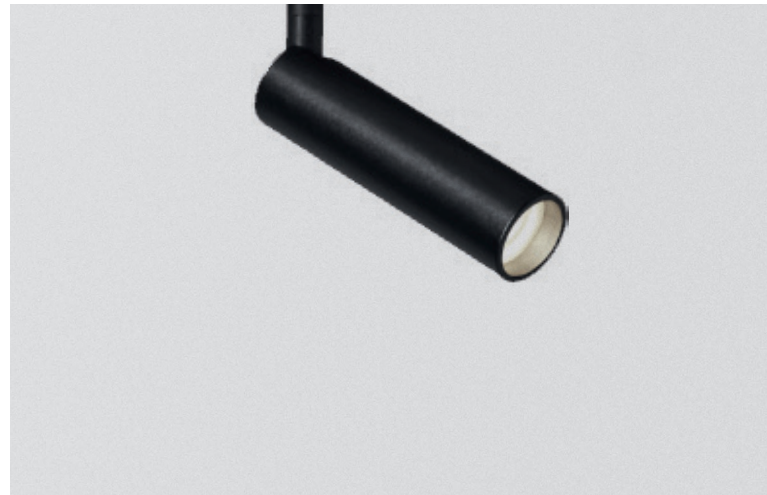

## TEC.DRAWINGS

FOCUS CEILING

\* Disponible solo en version No-dimmable / Only Available for No dimmable version

SURFACE ≈ 6W > 500lm **FCC2 A 25 N • 2 A ..**