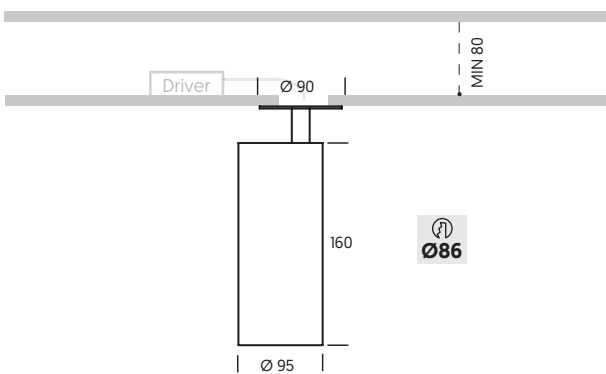

FOCUS 95

PROJECTORS-SEMIRECESSED

	W	mA	TEMP	LUM	CRI
	23.8	700	2.700K	3.595	>82
FOCUS 95	23.8	700	3.000K	3.870	>85
	23.8	700	4.000K	4.000	>85

≈24W > 3.500lm **FCS9 A 95**

TEC.DRAWINGS

BASIC OPTIONS

NO DIM	N	No Dimmable								
3K	3	3000K								
2	2	16°								
B	B	Clear Difusser								
WB	WB	White Black	FCS9	A	95	N	3	2	B	WB
BS	BS	Satin Black	FCS9	A	95	N	3	2	B	BS

CUSTOMIZE OPTIONS

LED CONTROL										
DALI	D	Dimmable Dali	FCS9	A	95	D
LED COLOR TEMPERATURE										
2.7K	2	2700K	FCS9	A	95	.	2
4K	4	4000K	FCS9	A	95	.	4
LED BEAM ANGLE										
3	3	38°	FCS9	A	95	.	.	3	.	..
6	6	60°	FCS9	A	95	.	.	6	.	..
LED COMPLEMENTS										
P	P	Cross	FCS9	A	95	.	.	.	P	..
H	H	Honeycomb	FCS9	A	95	.	.	.	H	..
COLOURS										
PB	PB	Polished & Black	FCS9	A	95	PB
CB	CB	Copper & Black	FCS9	A	95	CB