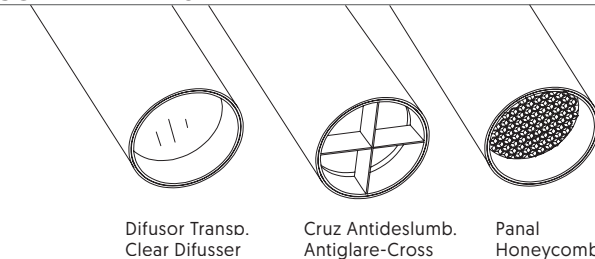

COMPLEMENTS

Difusor Transp.
Clear Difusser

Cruz Antideslumb.
Antiglare-Cross

Panal
Honeycomb