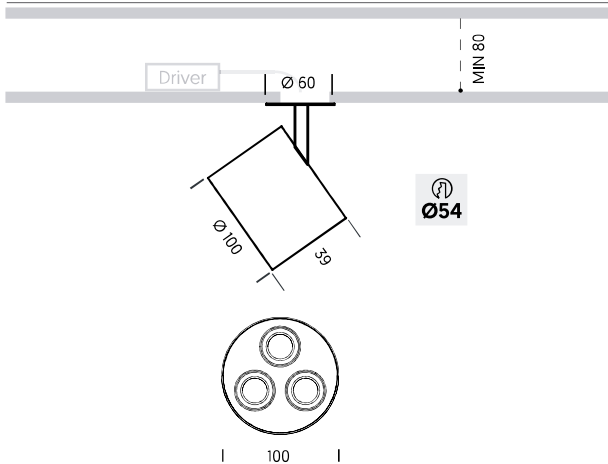

GOT PROJECTOR

RECESSED

	W	mA	TEMP	LUM	CRI
			2.700K	950	
X3	8,2	500	3.000K	1.027	>90
			4.000K	1.143	

LED		230V	IP20	50.000h L90/B10	McAdam C3
Got 3 ≈ 9w > 950 lm GTPS A 06 					

TEC.DRAWINGS

BASIC OPTIONS