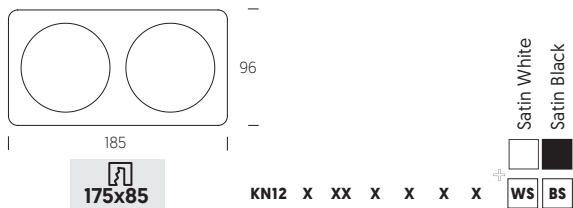

ACCESSORIES

KONO 1.2

CUSTOMIZE OPTIONS

LED CONTROL										
PUSH	F	Dimmable Push	KN01	A	..	F	.	.	..	
DALI	D	Dimmable Dali	KN01	A	..	D	.	.	..	
LED COLOR TEMPERATURE										
2.7K	2	2700K	KN01	A	..	.	2	.	..	
4K	4	4000K	KN01	A	..	.	4	.	..	
LED BEAM ANGLE										
1	1	16°	KN01	A	..	.	.	1	..	
2	2	24°	KN01	A	..	.	.	2	..	
LED COMPLEMENTS										
A	A	Ice Difusser	KN01	A	..	.	.	.	A	..
COLOURS										
**	WG	Satin White + Gold	KN01	A	..	.	.	.	WG	
*	GD	Gold	KN01	A	..	.	.	.	GD	

*Consultar disponibilidad / Check availability

**Hasta fin de existencias / Until out of stock

Wifi or Bluetooth version and other colors, please consult it.