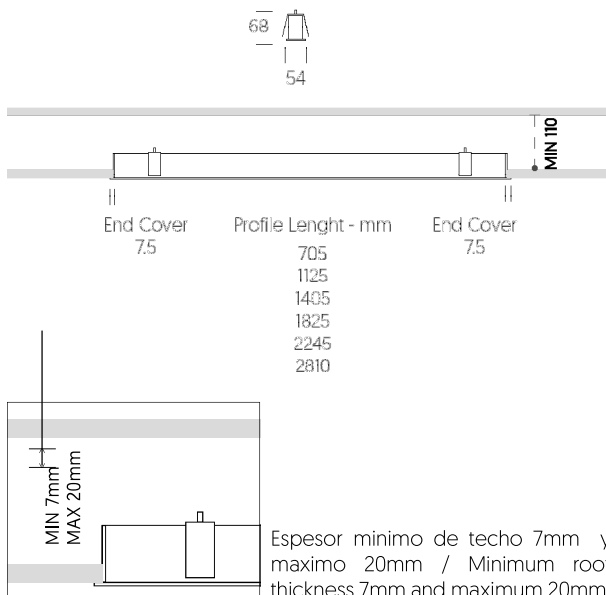

TEC.DRAWINGS

CUSTOMIZE OPTIONS

LED CONTROL										
PUSH	F	Dimmable Push	LNEE	A	••	F	•	9	•	••
DALI	D	Dimmable Dali	LNEE	A	••	D	•	9	•	••
LED COLOR TEMPERATURE										
4K	4	4000K	LNEE	A	••	•	4	9	•	••