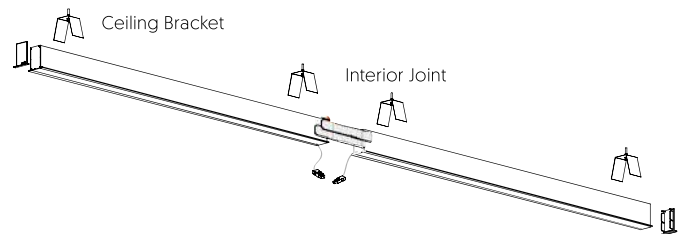

Interior Joint NO-DIM
1.5Meters LNXX XXXX ELUN1
2.0Meters LNXX XXXX ELUN2

Interior Joint DIM
1.5Meters LNXX XXXX ELUD1
2.0Meters LNXX XXXX ELUD2

Ceiling Bracket Line E

SINGLE VERSION

Line 07 - 14 - 18 - 22 - 28

CONTINUOUS VERSION

Line 32 - 37 - 42- 46 - 50 - 56

GUÍA COMPLEMENTOS/ COMPLEMENTS GUIDE

Ref.		Lenght		Ceiling strip	Ele. Union
Line 07	{07}	720 mm	730x42	2	-
Line 11	{11}	1,140 mm	1.150x42	2	-
Line 14	{14}	1,420mm	1.430x42	2	-
Line 18	{18}	1,840 mm	1.850x42	2	-
Line 22	{22}	2,260 mm	2.270x42	3	-
Line 28	{28}	2,825 mm	2.835x42	3	-
Line 32	{14+18}	3,245 mm	3.255x42	4	1.5m
Line 37	{18+18}	3,665 mm	3.675x42	4	2m
Line 42	{28+14}	4,230 mm	4.240x42	5	1.5m
Line 46	{28+18}	4,650 mm	4.660x42	6	1.5m
Line 50	{28+22}	5,070 mm	5.080x42	6	1.5m
Line 56	{28+28}	5,635 mm	5.645x42	6	1.5m