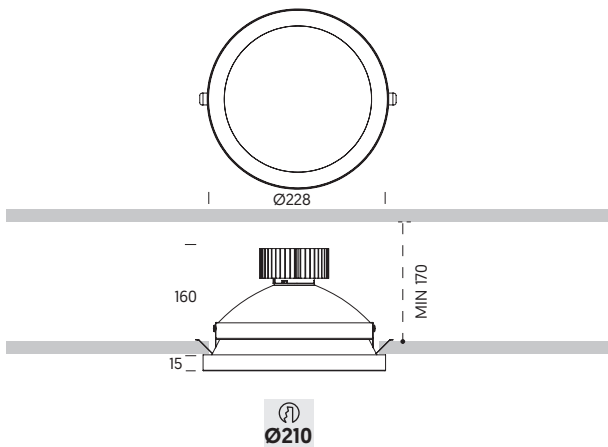

TEC.DRAWINGS

LED	230V	IP54 EXT	IP20 INT	70.000h L90/B10	McAdam C2	
≈ 12W > 1700lm	RNGP A 10	•	•	•	•	•
≈ 18W > 2300lm	RNGP A 20	•	•	•	•	•
≈ 25W > 3300lm	RNGP A 30	•	•	•	•	•

BASIC OPTIONS

NO DIM	N	No Dimmable								
3K	3	3000K								
9	9	>90°								
A	A	Ice Difusser								
WS	WS	Satin White	RNGP	A	••	N	3	4	B	WS
BS	BS	Satin Black	RNGP	A	••	N	3	4	B	BS