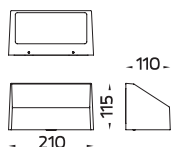

SKUNA

Mini SKUNA1
Downlight /
Downlight CVDA

Mini SKUNA2
Downlight