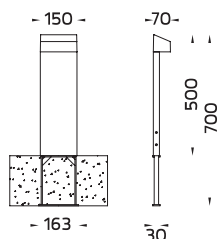

350 - 3080 lm
8 - 28 W
44 - 113 lm/W

Beam Options

Color Temperature

2700K/ 3000K/ 4000K

Controller

Integrated driver with On-Off/ DALI control
24V CV Remote driver with On-Off/ DALI control

Accessories

SKUNA
Bollard Slim Base /
Bollard Slim Base CVDA

SKUNA
Short Bollard Slim Base /
Short Bollard Slim Base CVDA

SKUNA
Bollard Wide Base /
Bollard Wide Base CVDA

SKUNA
Short Bollard Wide Base /
Short Bollard Wide Base CVD

NEW!

NEW!

NEW!

NEW!

SKUNA