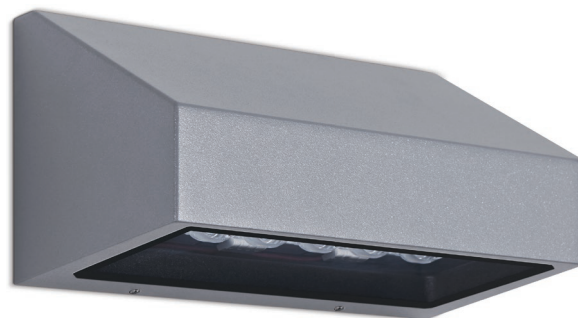

SKUNA

- GENERAL WALL LIGHT
- BOLLARDS

A new compact bollard and wall luminaire family featuring robust aluminium housing with various type of light distribution. Utilized LED modules from renowned manufacturer with high precision optical lenses offering narrow beam, medium beam, wide beam, forward throw and side throw light distribution. Featuring screw-less design housing made from copper free LM6 die-cast aluminium and S6063 extruded aluminium with Nano-Ceramic film protection. Perfect for residential area as well as community-scale blocks.

NEW
Added

www.unilamp.co.th/en/p/skuna

Content by Applicator Content by Family

NEW SKUNA Bollard

INPUT OPTION

Specification

- Designed, Manufactured and Tested according to IEC 60598.
- LM6 Die Cast Aluminium / Extruded Aluminium Housing.
- Stainless steel screws.
- Nano Ceramic surface conversion.
- Double layer coating.
- Safety glass cover.
- Post-cured silicone gasket.
- High quality LED module and driver.
- GFR PA6.6 terminal block.
- Weather proof TPE grommet.
- Installation must be carried out according to the enclosed product manual

350 - 3080 lm
8 - 28 W
44 - 113 lm/W

Beam Options

Color Temperature

2700K/ 3000K/ 4000K

Controller

Integrated driver with On-Off/ DALI control
24V CV Remote driver with On-Off/ DALI control

Accessories

SKUNA
Bollard Slim Base /
Bollard Slim Base CVDA