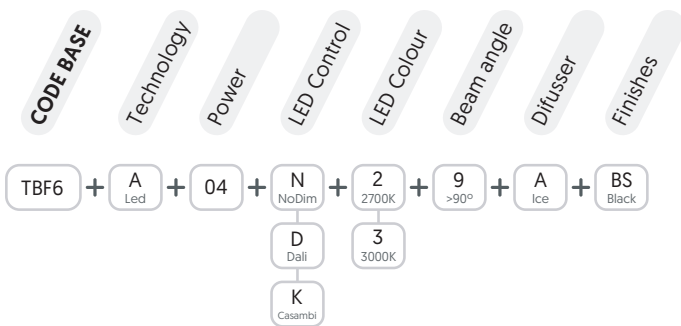

BALO 60 48V

TINY SYSTEM

SPECIFICATIONS

Qualities

Led Colour

Regulation

Beam Angle

Finish

Diffuser

REFERENCE CODE

LIGHT SOURCE

	W	V	TEMP	LUM	CRI
BALO 60	4	48V	2.700K	450	>80
			3.000K	496	

TECHNICAL DRAWINGS