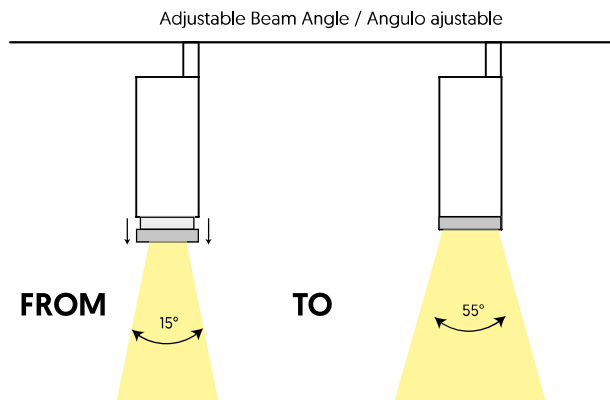

ZOOM 55 TRACK PROJECTORS

	W	mA	TEMP	LUM	CRI
ZOOM 55	13	350	3.000K	1.154	>90

TEC.DRAWINGS

ZOOM 55 SURFACE

Carriles compatibles / Compatible rails

Luminarias compatibles con los siguientes carriles: / The luminaires are compatible with the following rails:
 NA Globaltrac PRO, Concord, Eutrack 25101, Hoffmeister, IG STD 677, Ivela, Stucchi and Unipro T3.