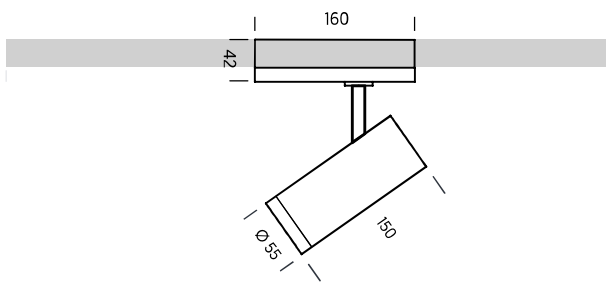

ZOOM 55 TRACK PROJECTORS

	W	mA	TEMP	LUM	CRI
ZOOM 55	13	350	3.000K	1.154	>90

TEC.DRAWINGS

ZOOM 55 SURFACE

Carriles compatibles / Compatible rails

Luminarias compatibles con los siguientes carriles: / The luminaires are compatible with the following rails:
 NA Globaltrac PRO, Concord, Eutrack 25101, Hoffmeister, IG STD 677, Ivela, Stucchi and Unipro T3.

TRACK ≈ 13W > 1.200lm ZOMT A 55

BASIC OPTIONS

	N	No Dimmable							
	3	3000K							
	8	15 to 55°							
	B	Clear Difusser							
	BS	Satin Black							
			ZOMT	A	55	N	3	8	B BS
			ZOMT	A	55	N	3	8	B BS

CUSTOMIZE OPTIONS